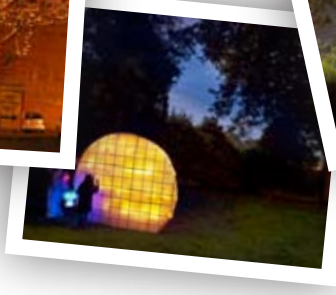

Don't miss this dynamic evening of magical lanterns, festive treats, seasonal dining menus, giveaways, music and performances in historic **Chinatown** and the **Design District**.

Lantern installations by Luminara