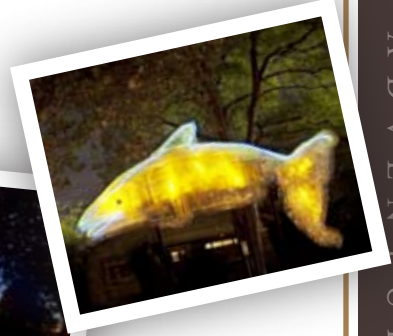

FINE RESTAURANTS ♦ CAFES
BREWPUBS ♦ FABRICS
OBJECTS D'ART ♦ RUGS

INTERIOR DESIGN ♦ CAFES
OUTDOOR LIVING AND ADVENTURE
RUGS

An Evening of Heavenly Lanterns & Design

Bring in the holiday season in style.

November 25, 5-8pm

Don't miss this dynamic evening of magical lanterns, festive treats, seasonal dining menus, giveaways, music and performances in historic **Chinatown** and the **Design District**.

Lantern installations by Luminara